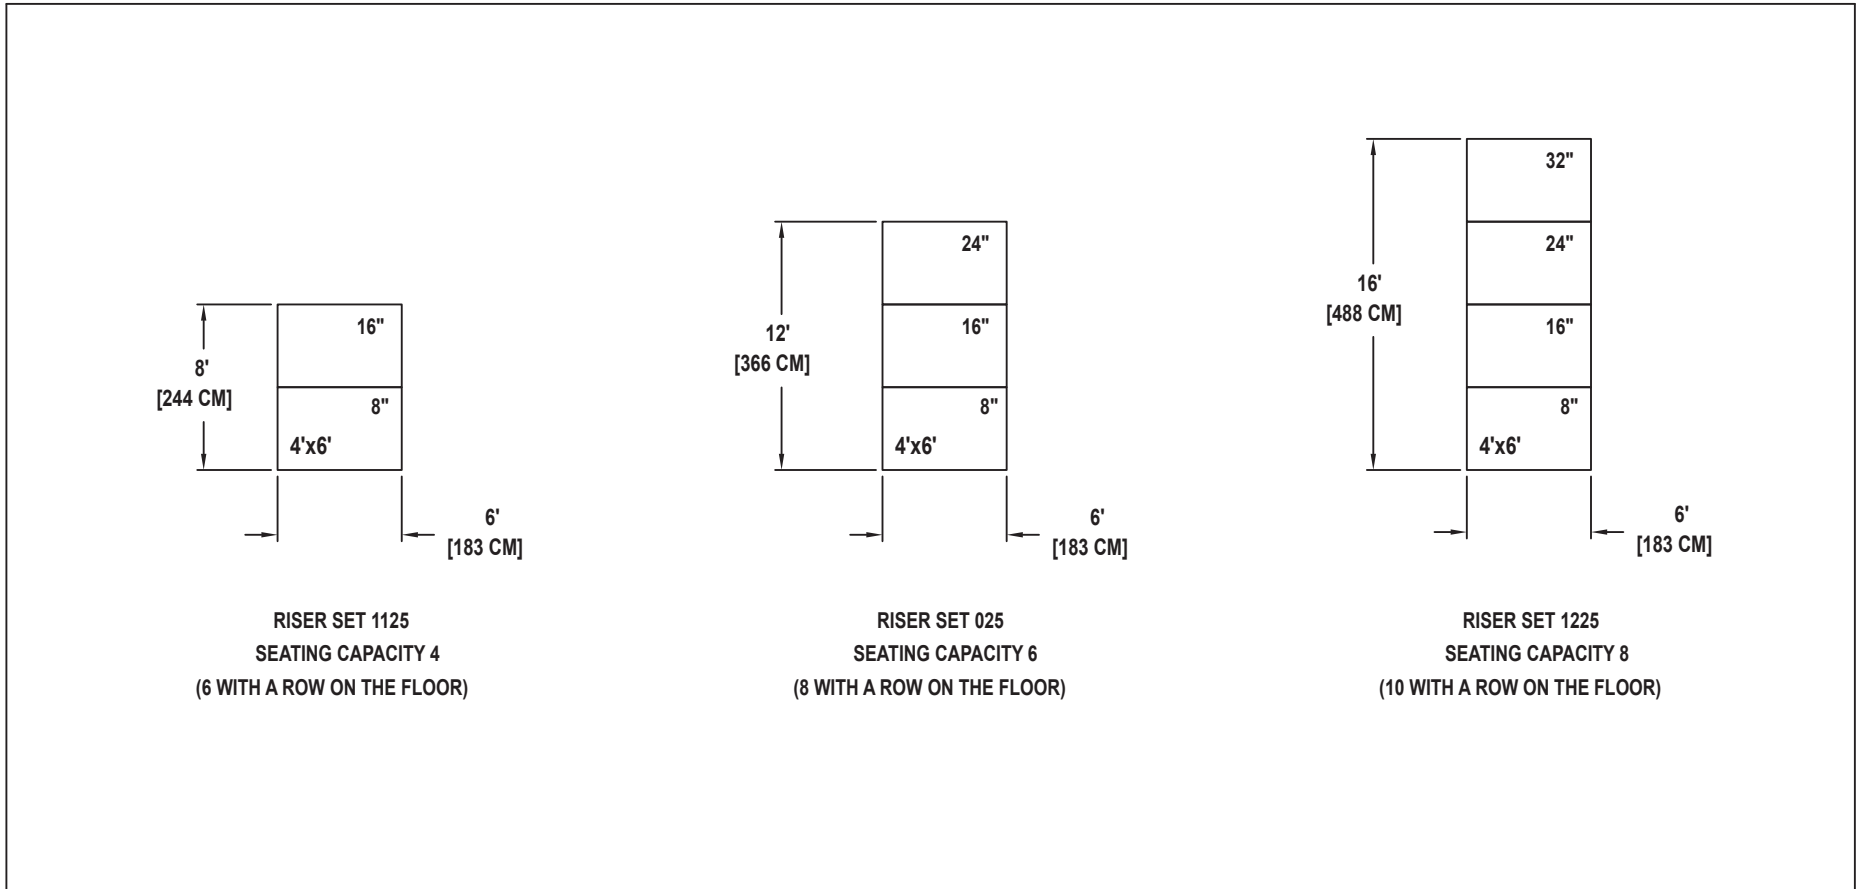

SEATED BAND / ORCHESTRA RISER SET

RISER SETS 1125, 025, 1225

SEATING CAPACITY IS BASED ON 32" CHAIR SPACING.

C O R P O R A T I O N

Drawing 100A309_C
Sheet 39 of 40

MUSIC EDUCATION AND PERFORMING ARTS

Owatonna Office: Phone 800.4WENGER (493-6437) Worldwide +1.507.455.4100 | Parts & Service 800.887.7145 | wengercorp.com | 555 Park Drive, PO Box 448 | Owatonna | MN 55060-0448